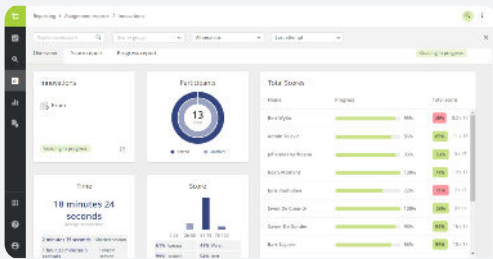

assessmentQ

Meet the most versatile platform for online assessment and practice

VERSATILE

assessmentQ can be used for the assessment of knowledge and 21st century skills. With 20+ unique question types, it gives you unrivalled possibilities.

CLEVER

With assessmentQ, you can deliver objective tests and get reliable insights. It lets you turn assessments into real learning opportunities.

RELIABLE

assessmentQ is reliable in all circumstances, for small and large groups, with solid and unstable internet connections.